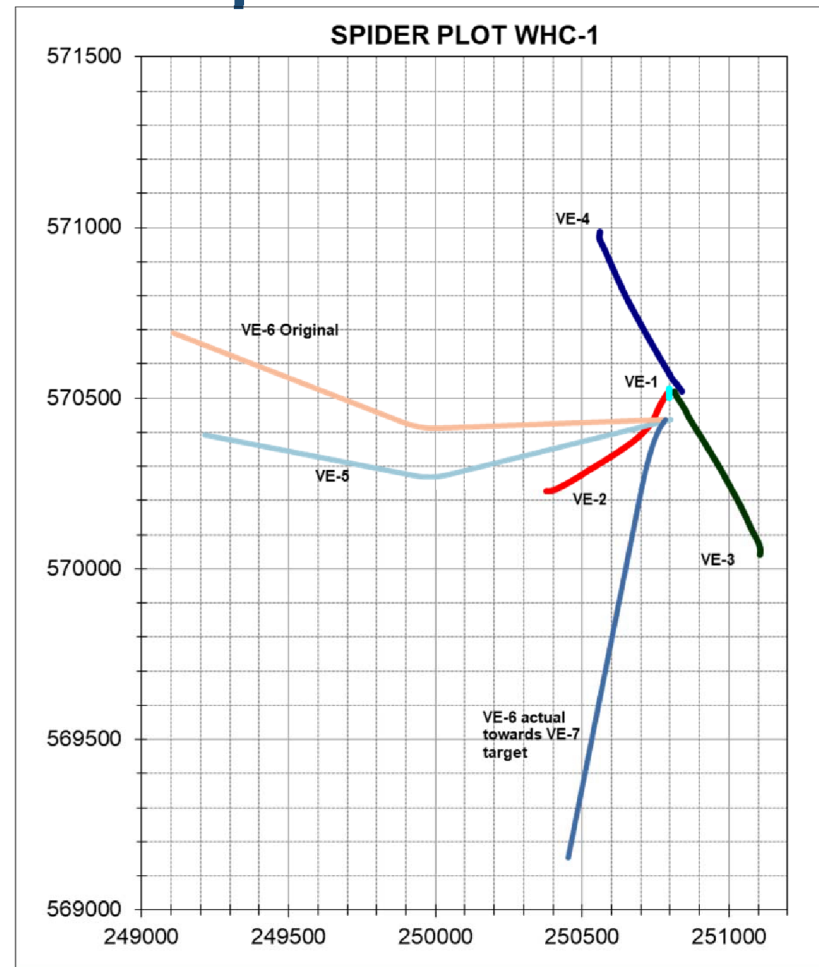

WHC-1 Spider plot view

VE-6 Actual towards VE-7 target

Vertical section